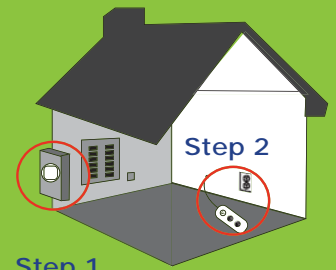

Keep Damaging Surges Outside.

Over 750,000 electric utility customers are protected by our meter base surge protector 24x7x365!

The SS320 series of Low-Profile meter base surge protector includes our latest and greatest design, protecting homes and small businesses from potentially damaging surges caused by thunder storms and other abnormal events on the electrical system.

Step 1

STEP 1 - Meter Base Protector Installed behind the electric meter, the meter base protector diverts the largest portion of a surge safely into the ground, before it can enter the house, protecting major appliances.