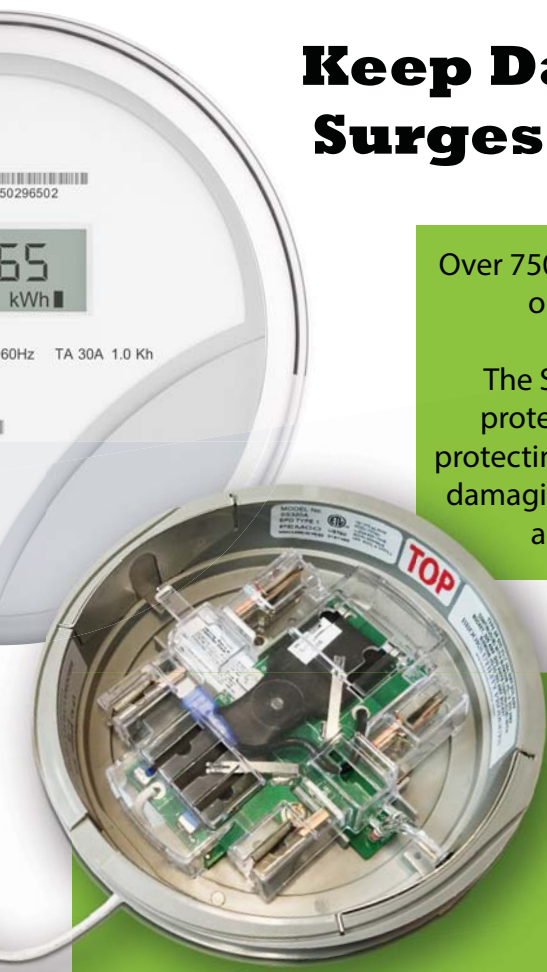

Keep Damaging Surges Outside.

Over 750,000 electric utility customers are protected by our meter base surge protector 24x7x365!

The SS320 series of Low-Profile meter base surge protector includes our latest and greatest design, protecting homes and small businesses from potentially damaging surges caused by thunder storms and other abnormal events on the electrical system.

Step 1

STEP 1 - Meter Base Protector Installed behind the electric meter, the meter base protector diverts the largest portion of a surge safely into the ground, before it can enter the house, protecting major appliances.

Don't wait to see the damage a surge can cause. Consider a surge protection program with utility grade surge protection equipment.

We are here to help!
800-362-9997

Designed by utility engineers, the SS320 low-profile meter base surge protector handles the surge "outside", sending it to earth ground before it can enter the home and cause damage.